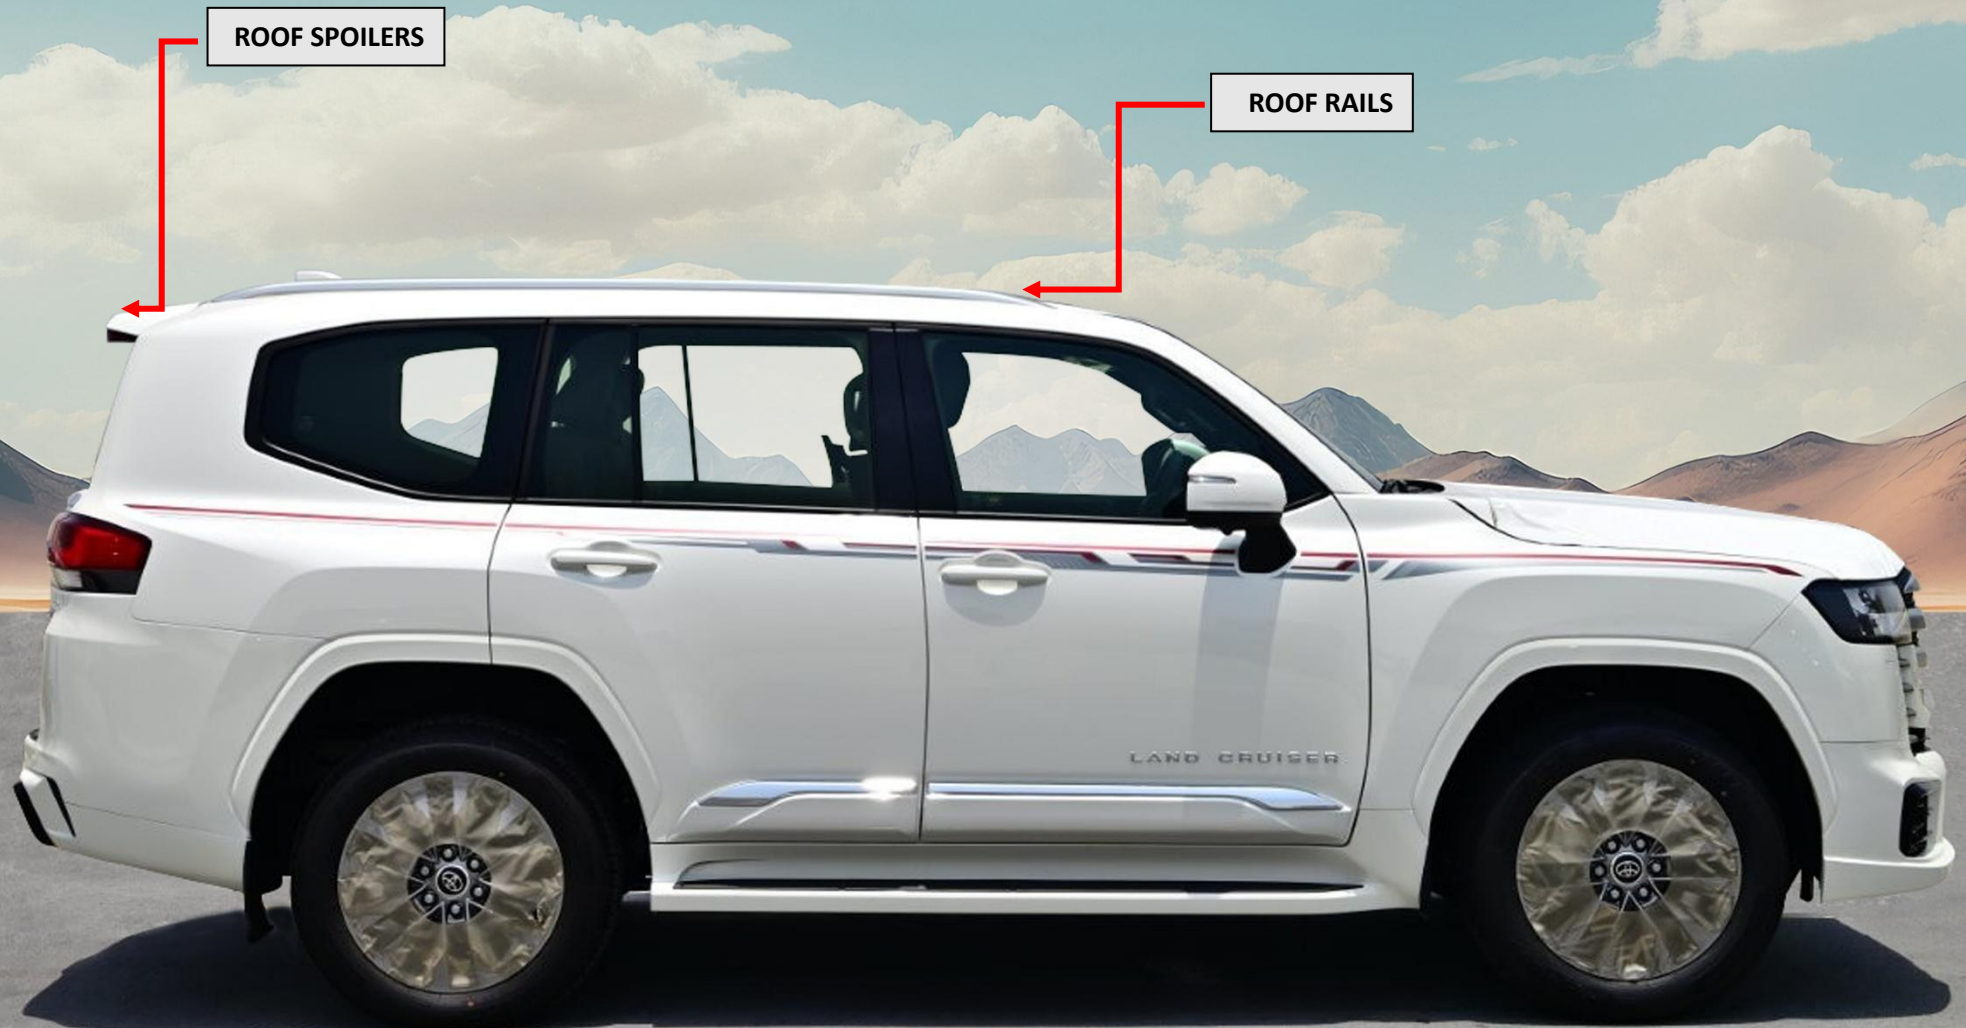

SAHARA MOTORS GROUP

ROOF SPOILERS

ROOF RAILS

LAND CRUISER

Sahara Motors (Head Office)

Block 3, Showroom 25, Auto Market,
Ras Al Khor, Dubai, United Arab Emirates.

✉ info@saharamotorsuae.com

☎ +971 - 43332623

Sahara Motors FZE

Showroom 19, DUCAMZ, Ras Al Khor,
Dubai, United Arab Emirates.

✉ info@saharamotorsfze.com

☎ +971 - 42882430

Sahara Motors (Branch)

25th Floor, Suite #2503, Jafza View 18,
Jebel Ali Freezone, Dubai, United Arab Emirates.

✉ info@saharamotorsuae.com

☎ +971 - 43332623

Forex Motors FZCO

Showroom 357, DUCAMZ, Ras Al Khor,
Dubai, United Arab Emirates.

✉ info@forexmotorsuae.com

☎ +971 - 43204249

Blitz Motors FZE

Office - C1-1F-SF1858, Ajman Free Zone
C1 Building, Ajman, United Arab Emirates.

✉ info@blitzmotorsuae.com

☎ +971 - 544400938