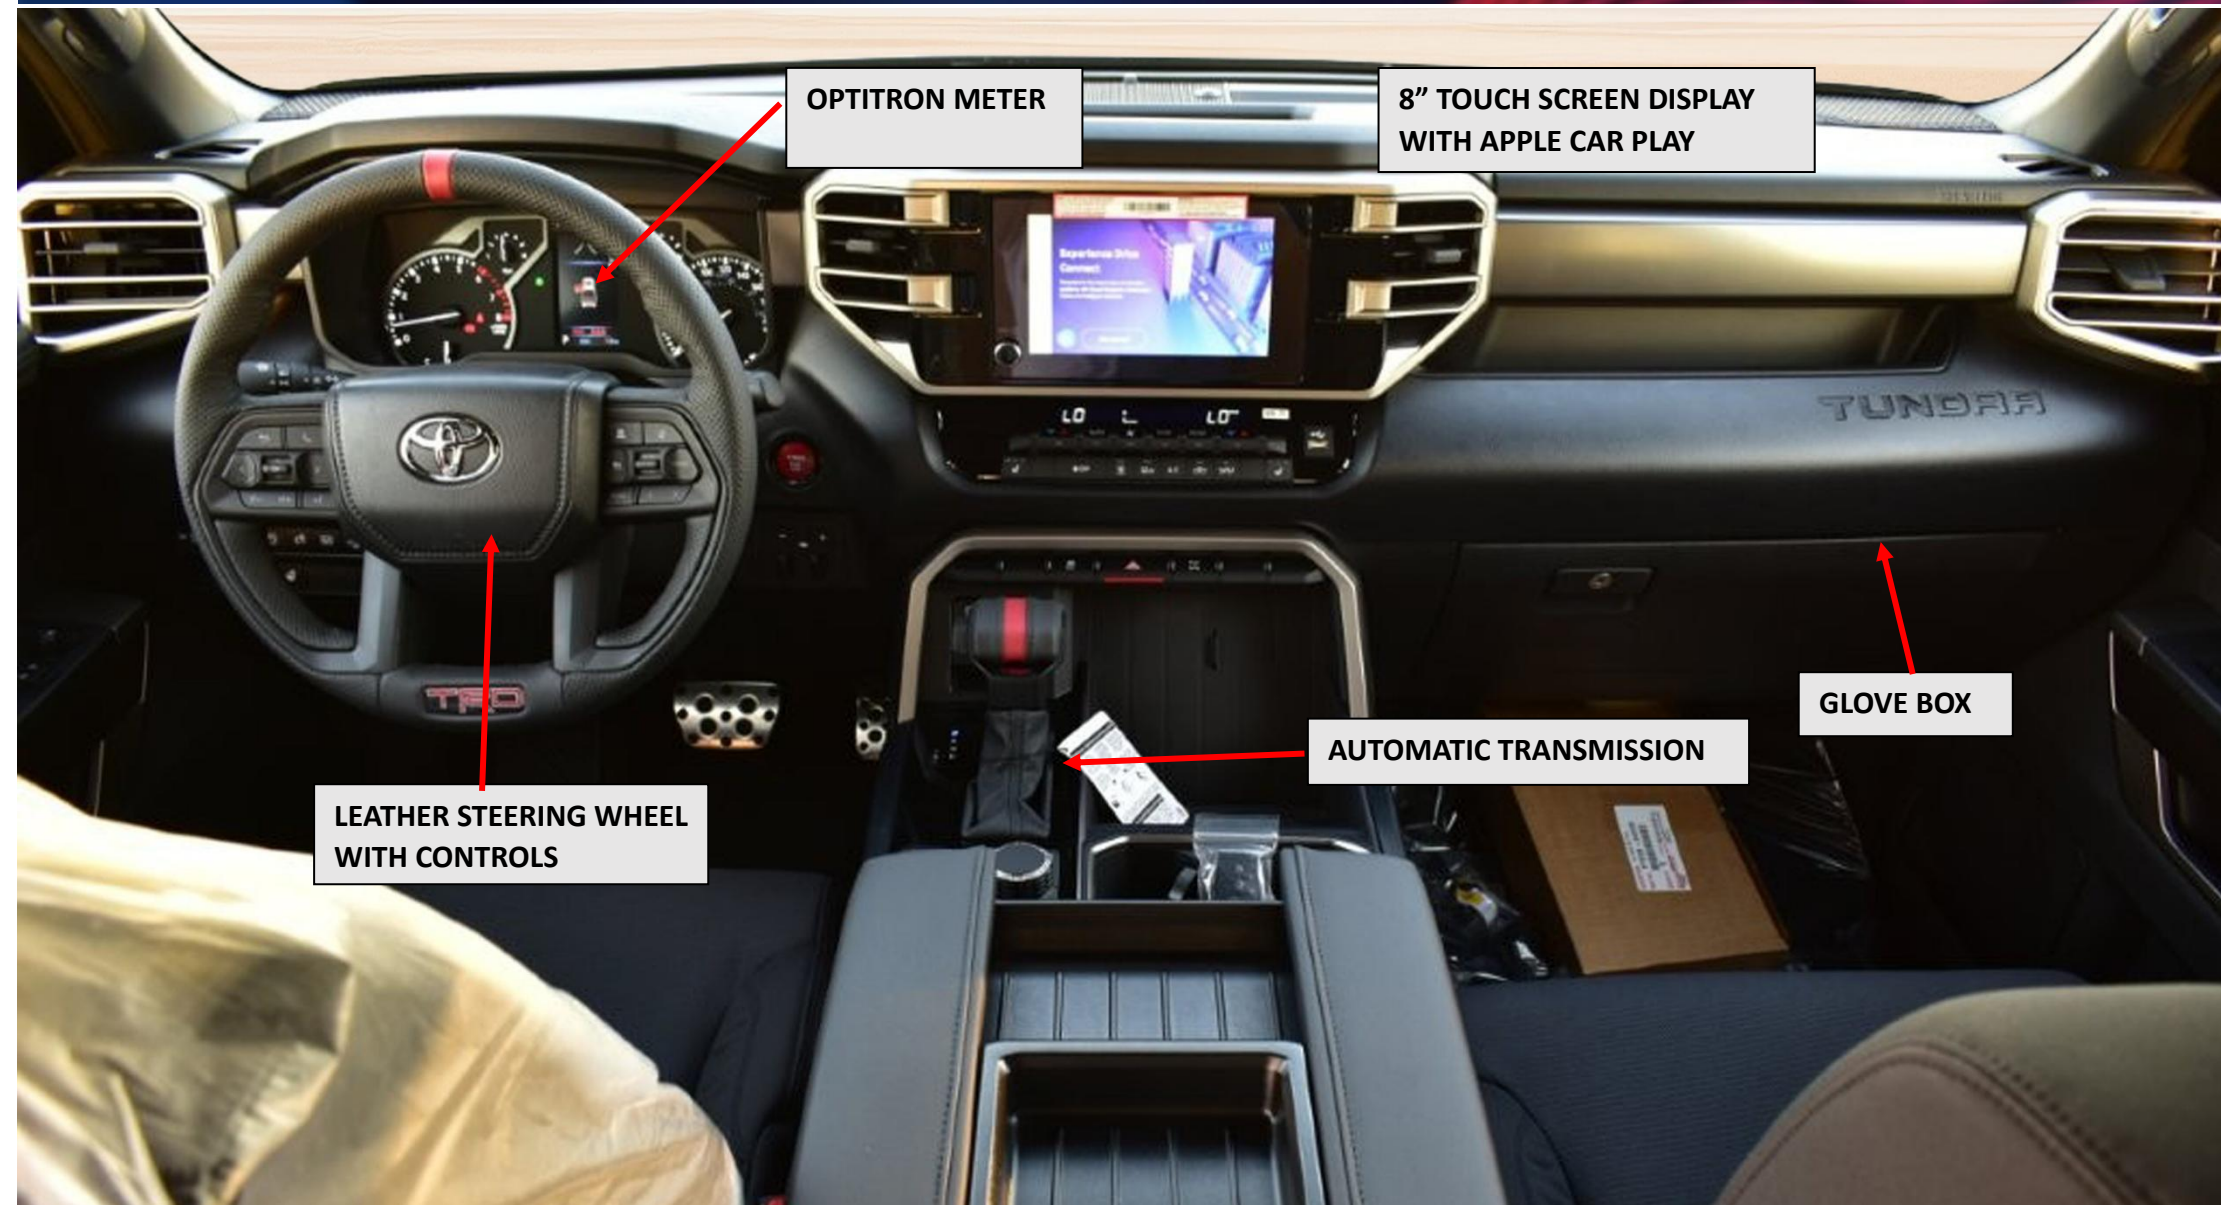

✉ info@blitzmotorsuae.com

☎ +971 - 544400938

SAHARA MOTORS GROUP

OPTITRON METER

8" TOUCH SCREEN DISPLAY
WITH APPLE CAR PLAY

LEATHER STEERING WHEEL
WITH CONTROLS

AUTOMATIC TRANSMISSION

GLOVE BOX