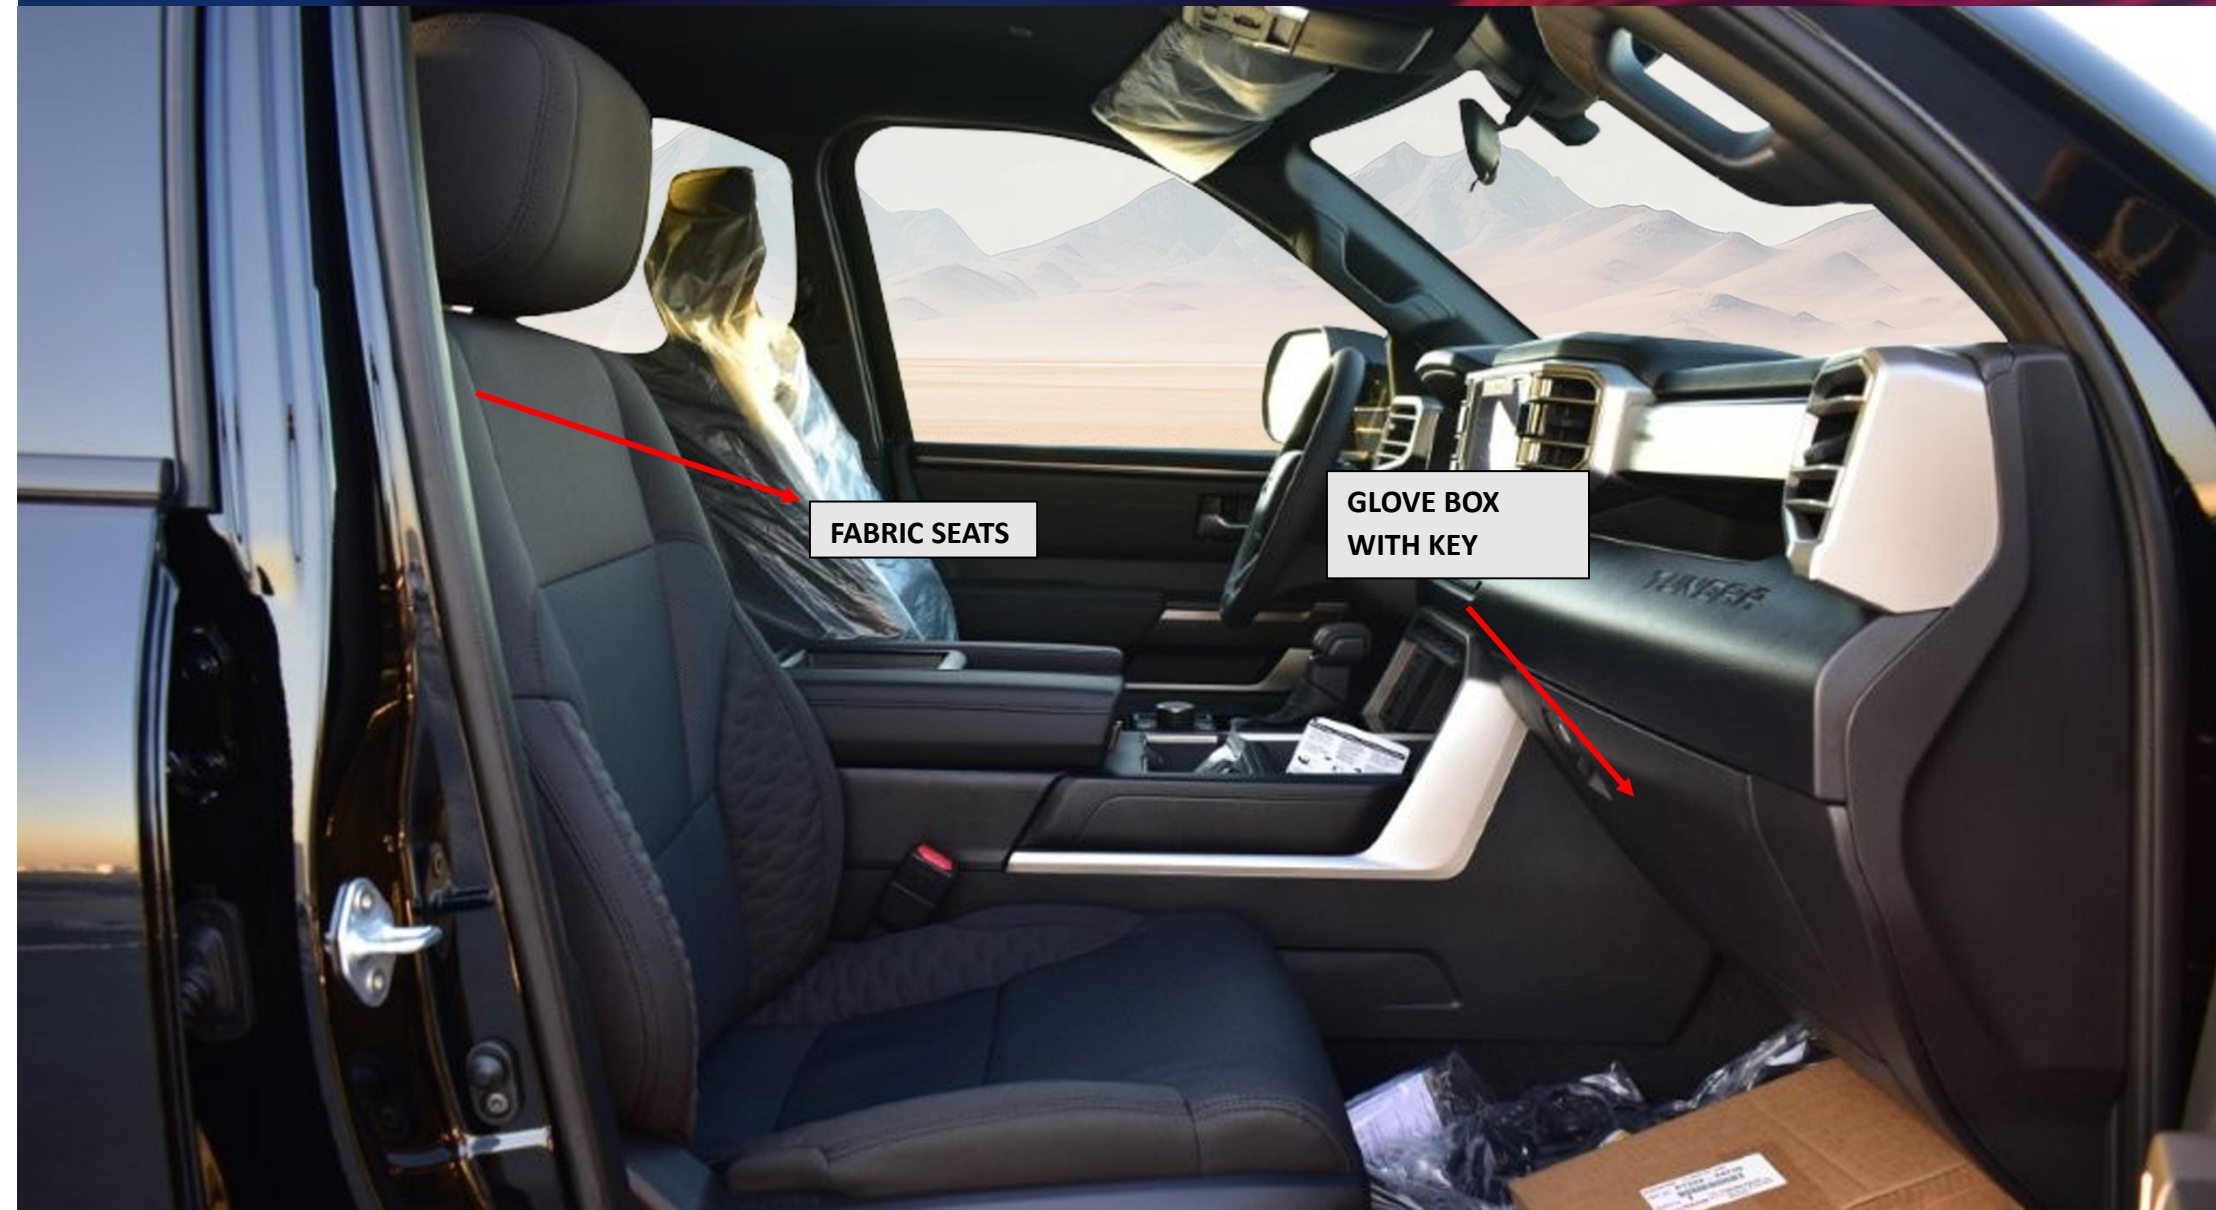

SAHARA MOTORS GROUP

FABRIC SEATS

GLOVE BOX
WITH KEY

Sahara Motors (Head Office)

Block 3, Showroom 25, Auto Market,
Ras Al Khor, Dubai, United Arab Emirates.

✉ info@saharamotorsuae.com

☎ +971 - 43332623

Sahara Motors FZE