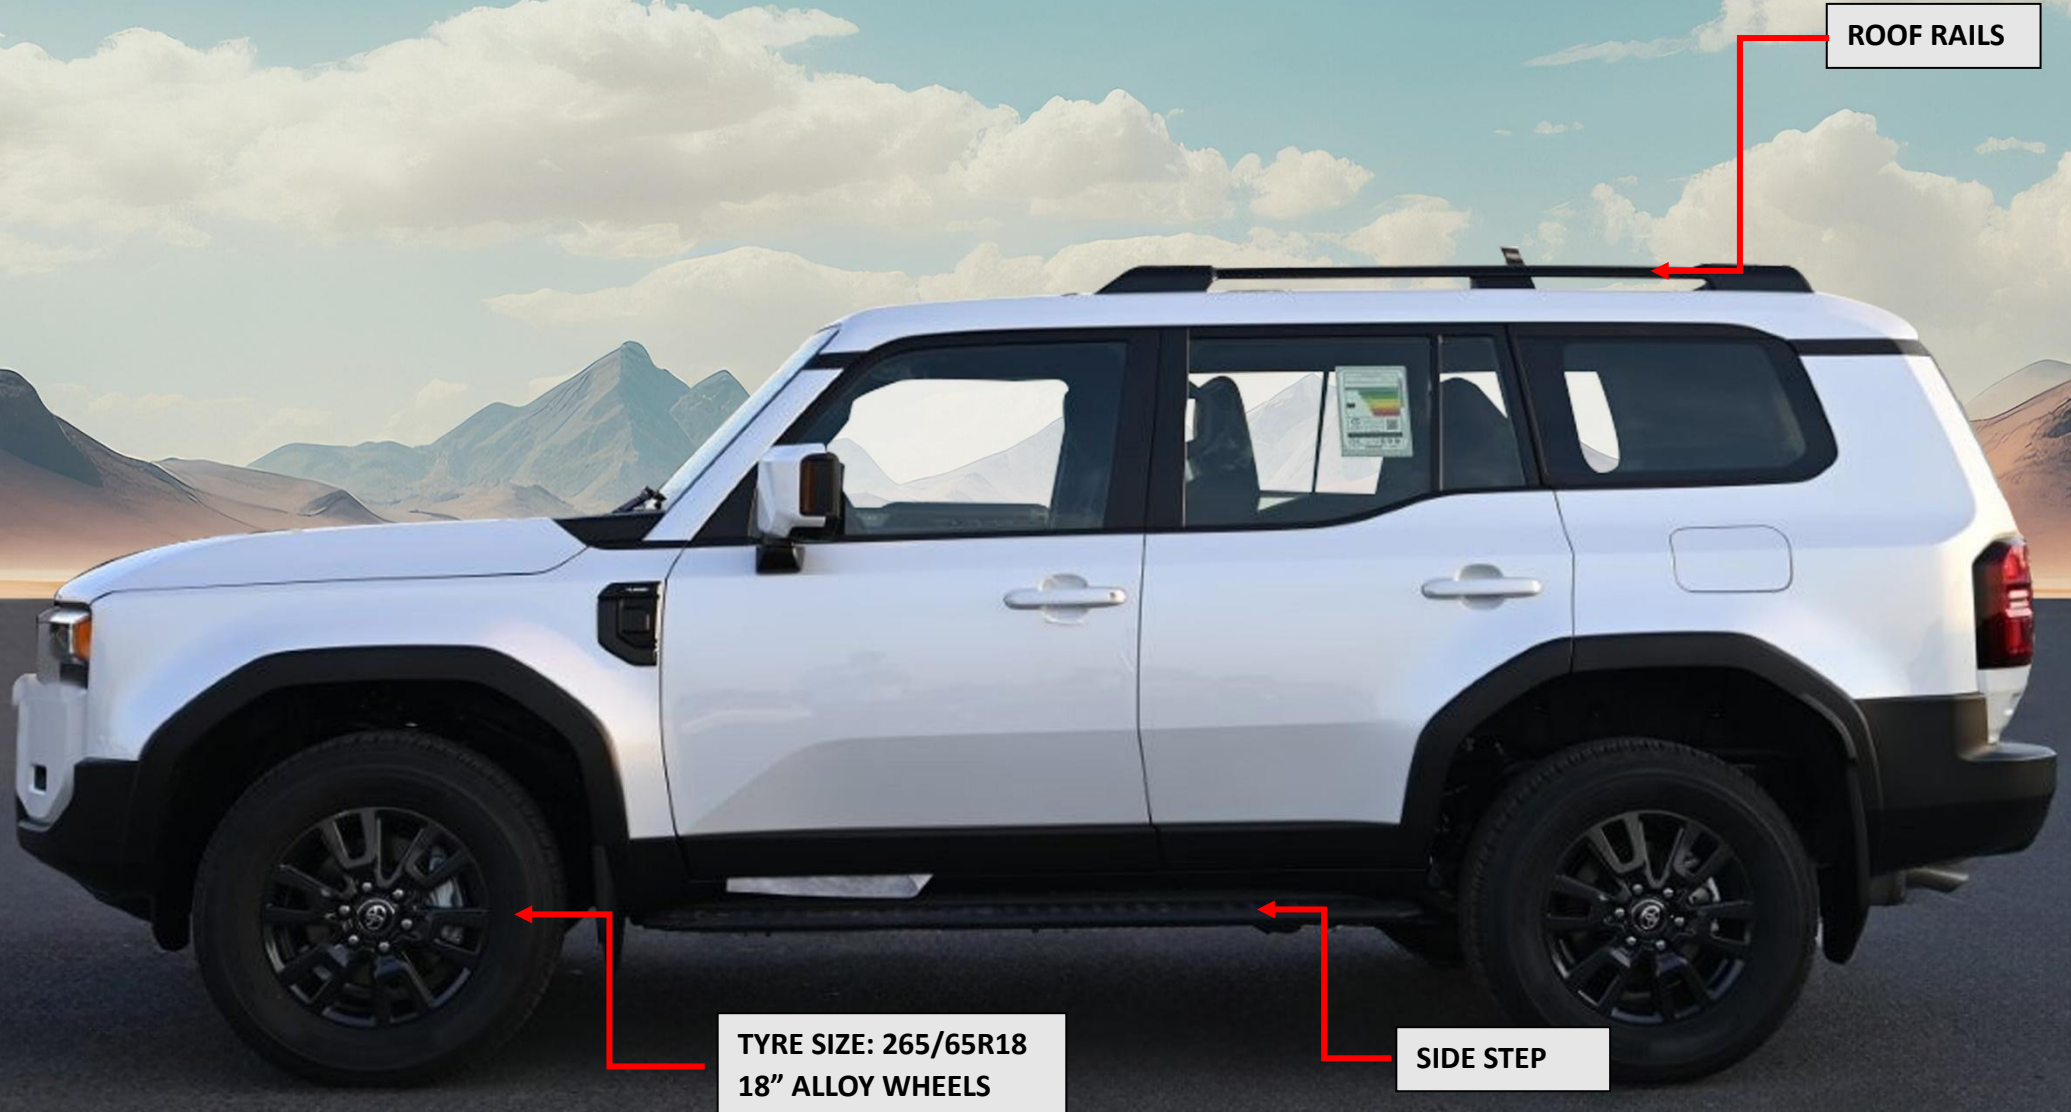

SAHARA MOTORS GROUP

ROOF RAILS

TYRE SIZE: 265/65R18
18" ALLOY WHEELS

SIDE STEP

Sahara Motors (Head Office)
Block 3, Showroom 25, Auto Market,
Ras Al Khor, Dubai, United Arab Emirates.

Sahara Motors FZE
Showroom 19, DUCAMZ, Ras Al Khor,
Dubai, United Arab Emirates.

Sahara Motors (Branch)
25th Floor, Suite #2503, Jafza View 18,
Jebel Ali Freezone, Dubai, United Arab Emirates.

Forex Motors FZCO
Showroom 357, DUCAMZ, Ras Al Khor,
Dubai, United Arab Emirates.

Blitz Motors FZE
Office - C1-1F-SF1858, Ajman Free Zone
C1 Building, Ajman, United Arab Emirates.

✉ info@saharamotorsuae.com
☎ +971 - 43332623

✉ info@saharamotorsfze.com
☎ +971 - 42882430

✉ info@saharamotorsuae.com
☎ +971 - 43332623

✉ info@forexmotorsuae.com
☎ +971 - 43204249

✉ info@blitzmotorsuae.com
☎ +971 - 544400938