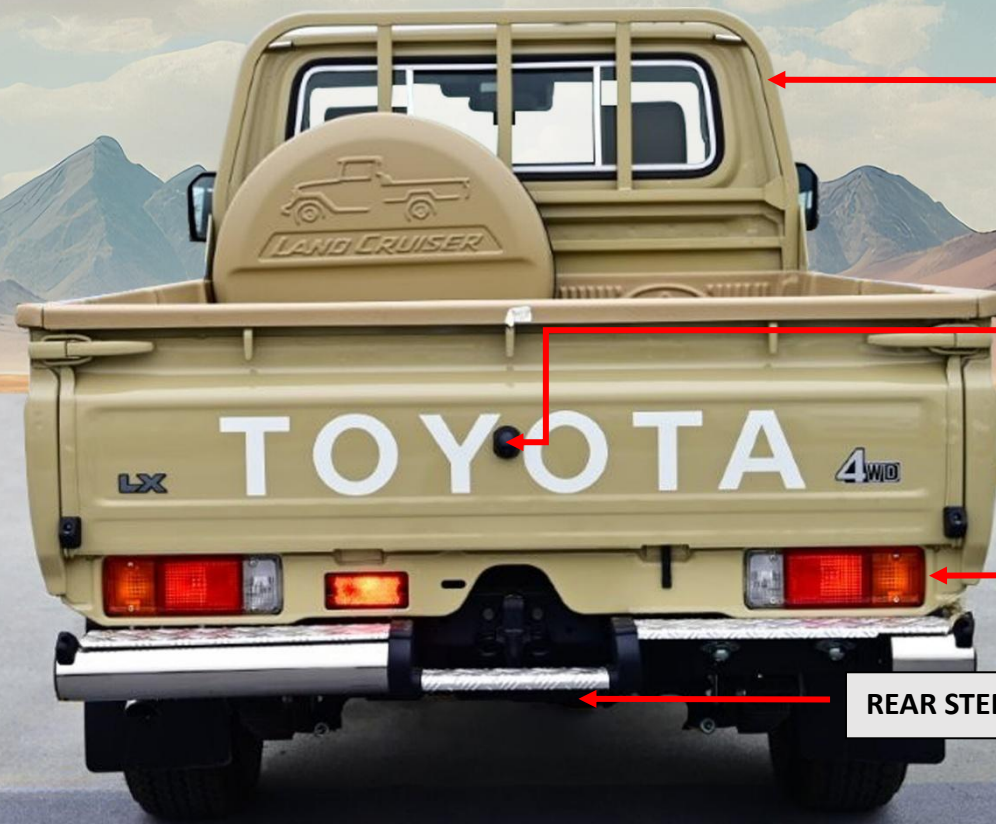

SAHARA MOTORS GROUP

REAR GUARD
FRAME

REAR CAMERA

TAIL LAMP

REAR STEP

Sahara Motors (Head Office)

Block 3, Showroom 25, Auto Market,
Ras Al Khor, Dubai, United Arab Emirates.

✉ info@saharamotorsuae.com

☎ +971 - 43332623

Sahara Motors FZE

Showroom 19, DUCAMZ, Ras Al Khor,
Dubai, United Arab Emirates.

✉ info@saharamotorsfze.com

☎ +971 - 42882430

Sahara Motors (Branch)

25th Floor, Suite #2503, Jafza View 18,
Jebel Ali Freezone, Dubai, United Arab Emirates.

✉ info@saharamotorsuae.com

☎ +971 - 43332623

Forex Motors FZCO

Showroom 357, DUCAMZ, Ras Al Khor,
Dubai, United Arab Emirates.

✉ info@forexmotorsuae.com

☎ +971 - 43204249

Blitz Motors FZE

Office - C1-1F-SF1858, Ajman Free Zone
C1 Building, Ajman, United Arab Emirates.

✉ info@blitzmotorsuae.com

☎ +971 - 544400938