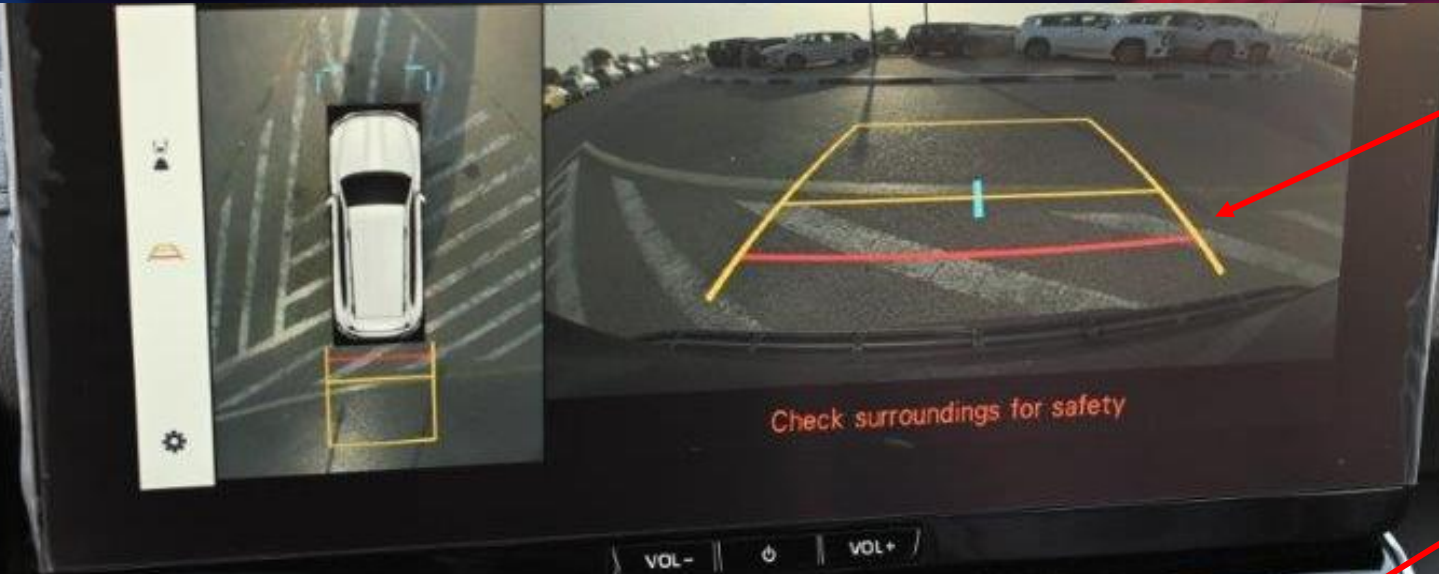

# SAHARA MOTORS GROUP

12.3" TOUCH DISPLAY

4 ZONE AUTOMATIC AC/HEATER